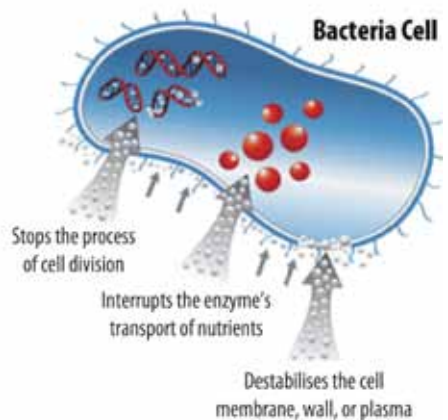

This fully functional bidet with a simple remote control will gently cleanse and dry, leaving you feeling refreshed and energized. Stainless steel nozzles does the rear, feminine and enema wash and can be programmed to oscillate and pulse.

Australia's own brand

Designed for Australia. National is the fastest selling bidet in the country.

All the features of more expensive bidets at a budget cost.

Germ Protection

The sediment filter removes particles from the water before entering the bidet. Protecting your internal heating systems.

Water then passes through the ceramic balls, containing silver ions that attack bacteria, germs and virus.

Specifications

Model	National
Filter	External
Nozzle	3 Spray tip, Stainless Steel Nozzles
Dimensions (WxHxD MM)	470x496x178
Net weight	4.9kg
Power Rating	AC 220 - 240V, 50Hz
Sterilization	Silver Ion Filter & Antimicrobial Plastic