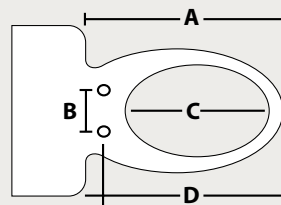

Water then passes through the ceramic balls, containing silver ions that attack bacteria, germs and virus.

Specifications

Model	National
Filter	External
Nozzle	3 Spray tip, Stainless Steel Nozzles
Dimensions (WxHxD MM)	470x496x178
Net weight	4.9kg
Power Rating	AC 220 - 240V, 50Hz
Sterilization	Silver Ion Filter & Antimicrobial Plastic

Toilet Compatibility

Standard seat

A: 490mm or above

B: 135-195mm

C: 320mm or above

D: 410mm or above

*At 320mm once installed some porcelain may be visible, 330mm is preferred

The National range is watermarked to the Australian standard WMTS-051:2016. Bidet is supplied with a backflow device for installation in compliance with AU watermark standards.

Write your measurements here:

A

B

C

D

Top or Bottom fixing bolt options available. To be installed by a licensed plumber.
Power point and external tap required. Water Pressure 100-680KPA.

Reseller Details: