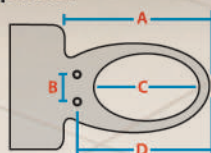

This Bidet will fit on your existing toilet suite if the measurements of your pan are:

- A: 500mm or above
- B: Between 140 - 195mm
- C: 330mm or above
- D: 400mm or above

Available in:
Standard seat

FEATURES (REFER TO PAGE 5 FOR DETAILS)